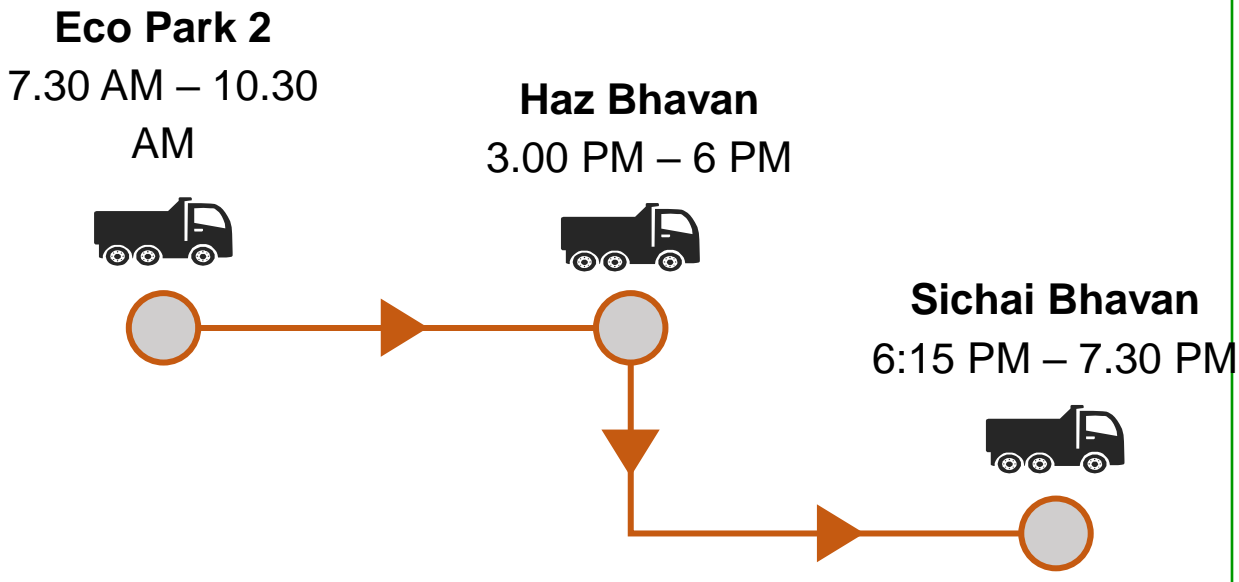

“Har Thaali Mein Bihari Tarkaari”

The Harit Vegetable Marketing & Processing Cooperative Union Ltd., Patna is launching the mobile e- ricksaw retailing fresh vegetables(Tarkaari Express) from 24th August 2021 in the following routes:

TE- 1: BR01GF 9724