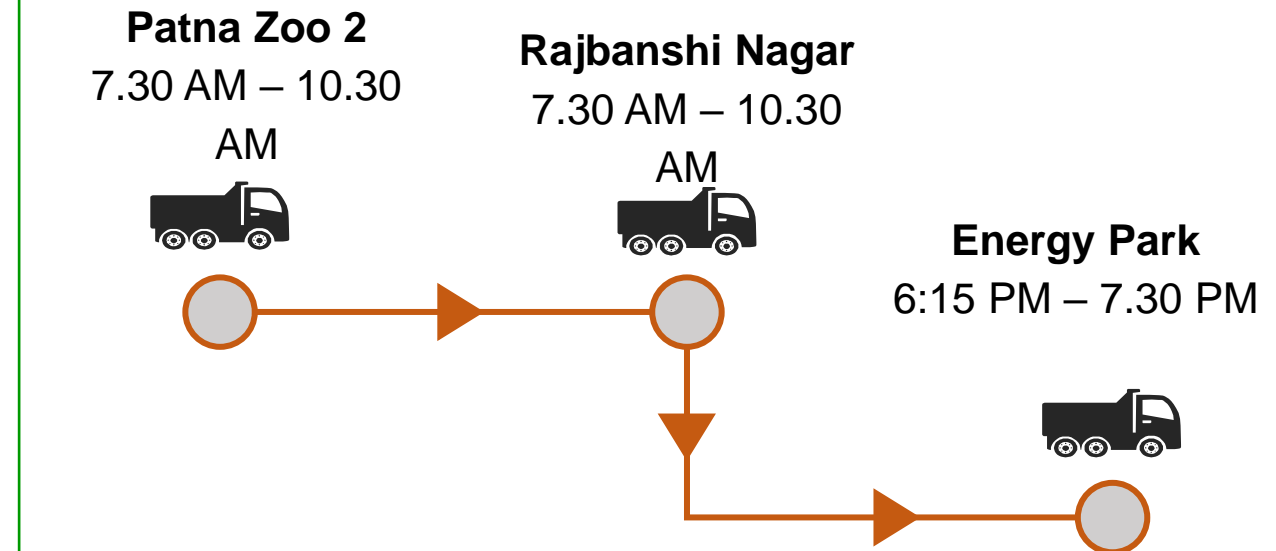

TR -2 : BR31GA 2769