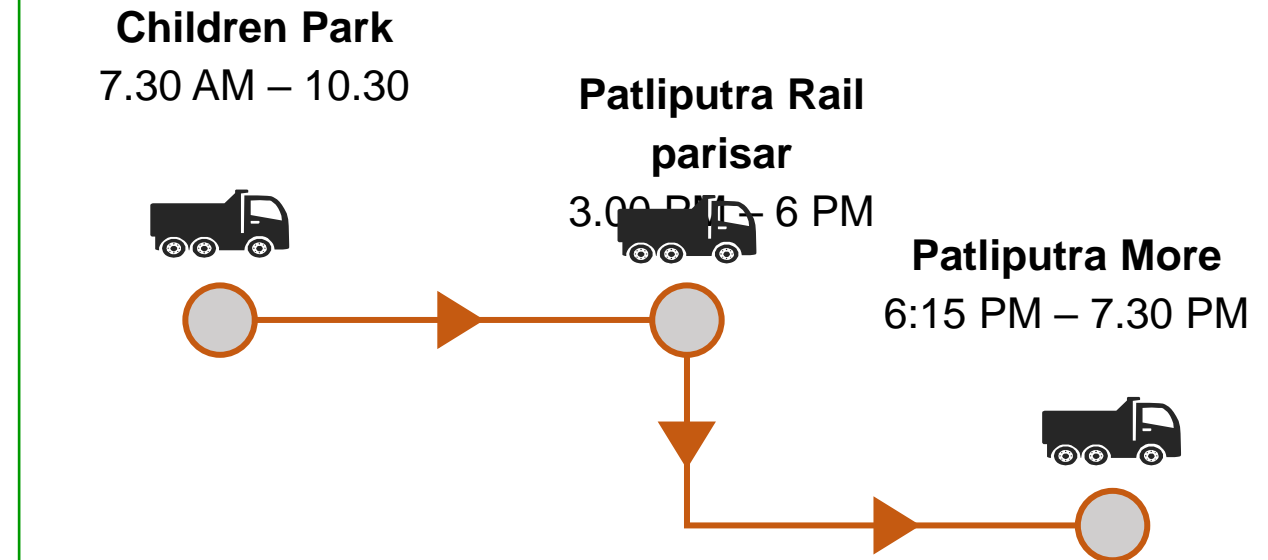

TR -2 : BR31GA 2769