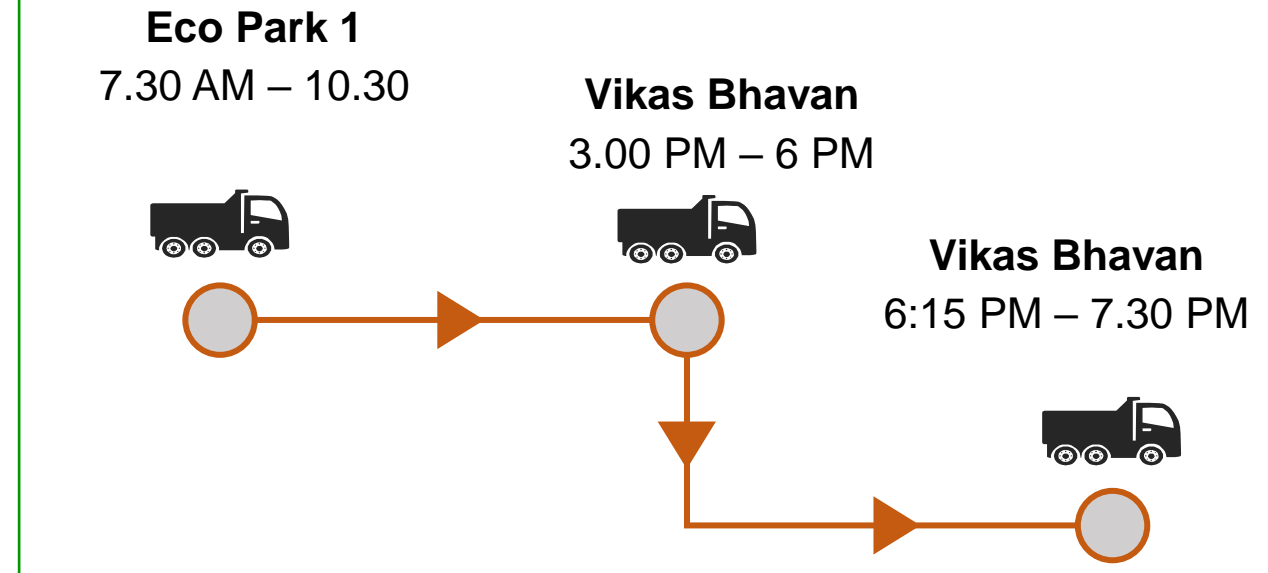

TR -2 : BR31GA 2769