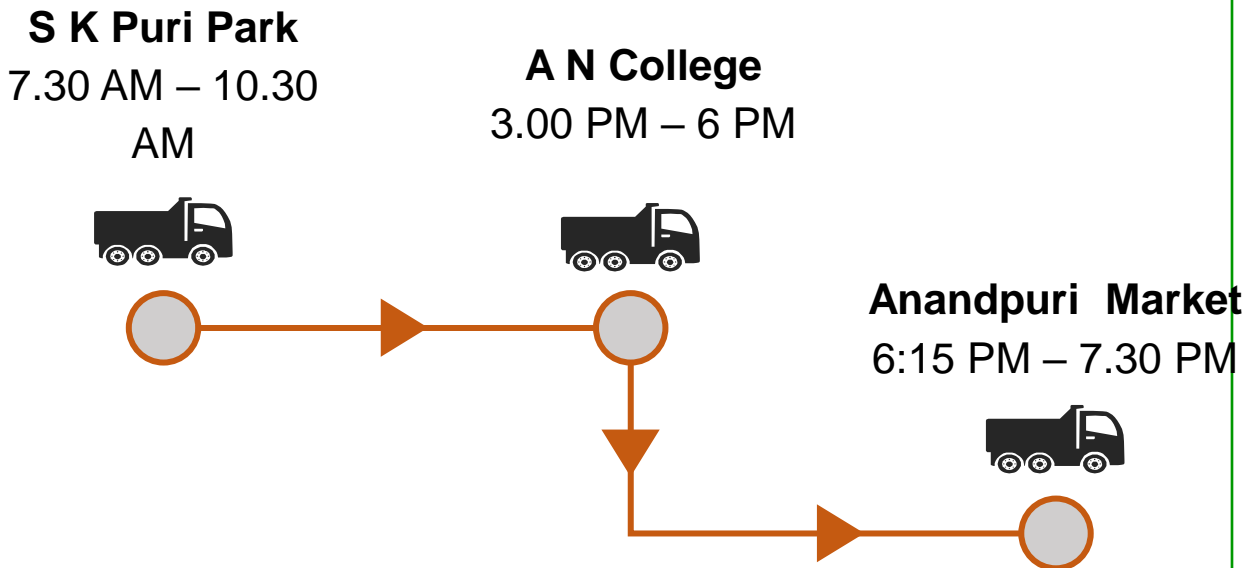

“Har Thaali Mein Bihari Tarkaari”

The Harit Vegetable Marketing & Processing Cooperative Union Ltd., Patna is launching the mobile e- ricksaw retailing fresh vegetables(Tarkaari Express) from 24th August 2021 in the following routes:

TE- 1: BR01GF 9724