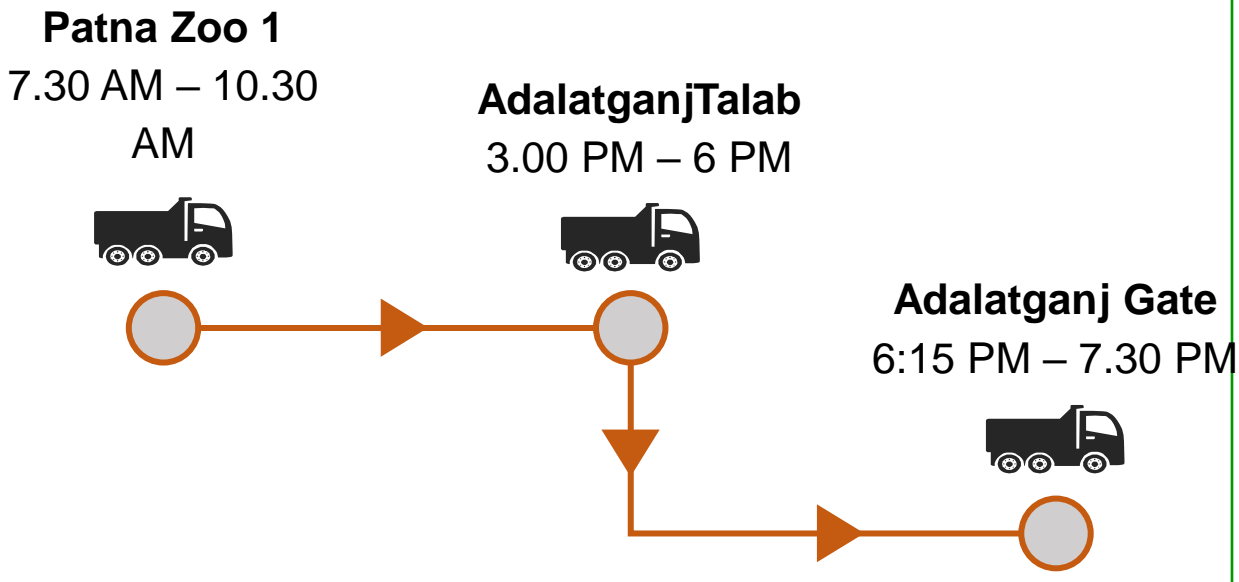

“Har Thaali Mein Bihari Tarkaari”

The Harit Vegetable Marketing & Processing Cooperative Union Ltd., Patna is launching the mobile e- ricksaw retailing fresh vegetables(Tarkaari Express) from 24th August 2021 in the following routes:

TE- 1: BR01GF 9724